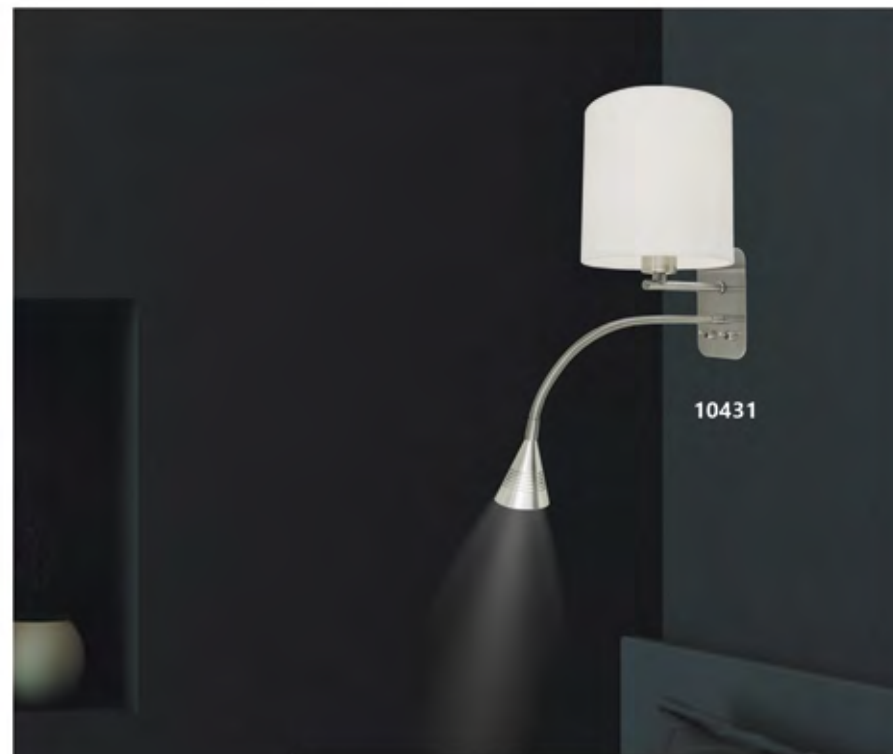

SOLAZ

10192

3W/300LM/6500K
NS
MT

10638

3W/300LM/6500K
CU
MT

10192

10638

10431

10430

RESORT

10431

1 X E-14
3W/300LM/3000K
NS
MT/TE

10430

1 X E-14
3W/300LM/3000K
CU
MT/TE